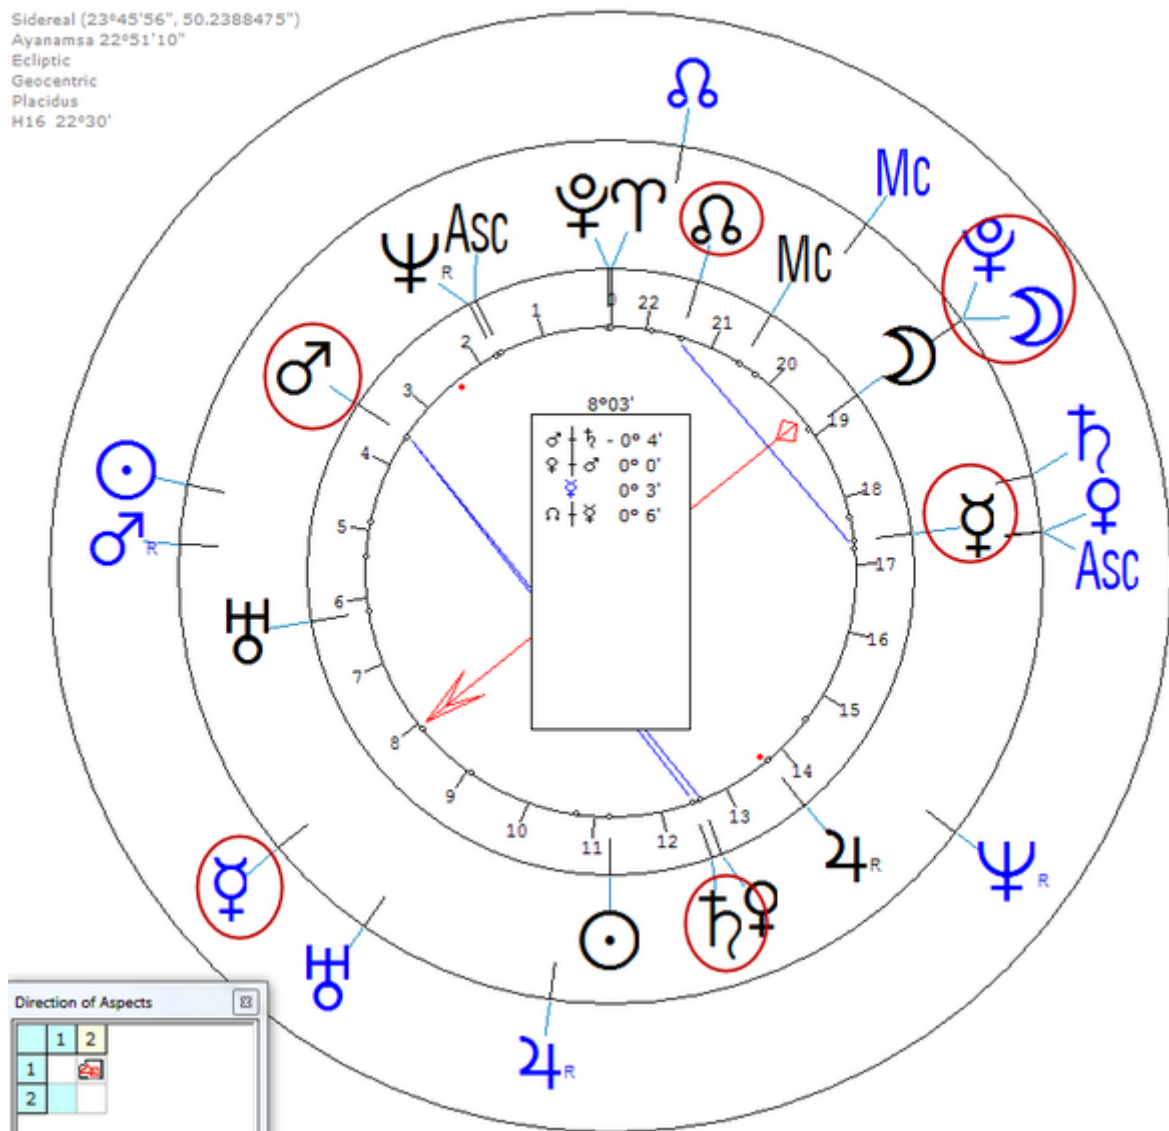

Banzet, Janet

17 May 1934 at 23:30 (= 11:30 PM)Dallas, Texas, 32n47, 96w48

American actress.

<https://www.astro.com/astro-databank/Banzet,_Janet>

Banzet committed suicide on 29 July 1971 in New York City, New York.

Lunar Return (Harmonic 16)

Lunar ♀ = Lunar ♀_n/♁_n = ☾_n = ♂_n/♃_n

Lunar ♂/♃ = ♀_n

She has in Natal : ♂_n/♃_n = ☾_n = ♀_n/♁_n

Banzet, Janet
17 May 1934 Thu 23:30 (GMT-6) 32n47 96w48
Dallas, Texas, USA

Sidereal (23°45'56", 50.2388475")
Ayanamsa 22°51'10"
Ecliptic
Geocentric
Placidus
H16 22°30'